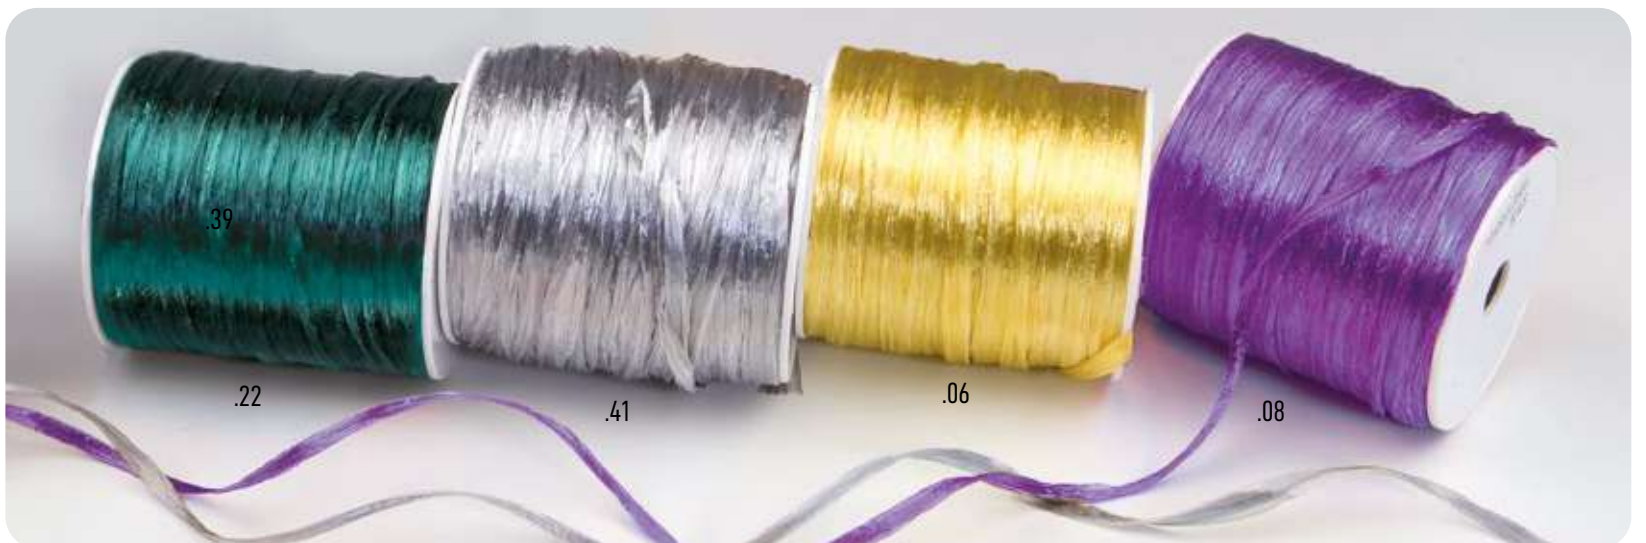

S75

RAFIA RAYÓN BRILLANTE | SHINY PAPER RAFIA | RAFIA CARTA BRILLANTE | RAPHIA EN PAPIER BRILLANT