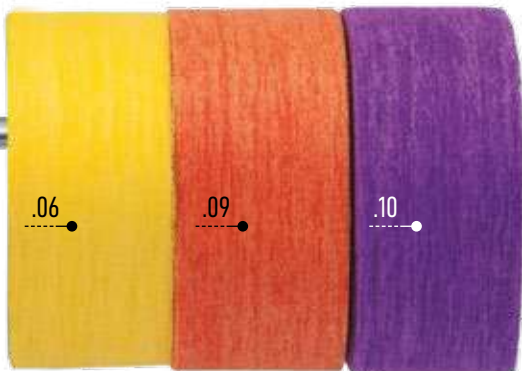

.06 .09 .10

CINTA FLORAL
FLORAL RIBBON
NASTRO FLOREALE
RUBAN FLORAL